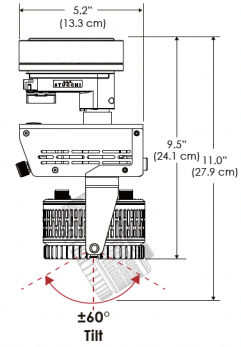

### W360X-TG

Legacy product

**MECHANICAL FIGURES**

**W360B-MPT**

**PSX**

US

**PHOTOMETRIC DATA**

**AMZ**

	Distance		3' (~0.9 m)	5' (~1.5 m)	10' (~3.0 m)
	@4000K	fc	465	237	47
		lux	4998	2548	500
	@6500K	fc	470	240	48
		lux	5059	2579	506
	Beam Diameter		Ø 2.3' (0.7m)	Ø 3.8' (1.2m)	Ø 7.6' (2.3m)

Beam Angle : 55°

**TB**

	Distance		3' (~0.9 m)	5' (~1.5 m)	10' (~3.0 m)
	@10000K	fc	276	100	27
		lux	2965	1067	286
	@20000K	fc	145	53	15
		lux	1560	562	154
	Beam Diameter		Ø 2.3' (0.7m)	Ø 3.8' (1.2m)	Ø 7.6' (2.3m)

Beam Angle : 55°