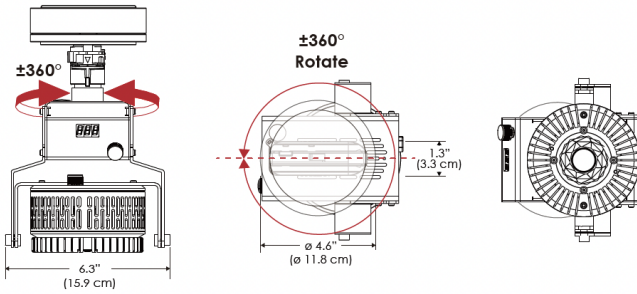

MECHANICAL FIGURES

W360B-MPT