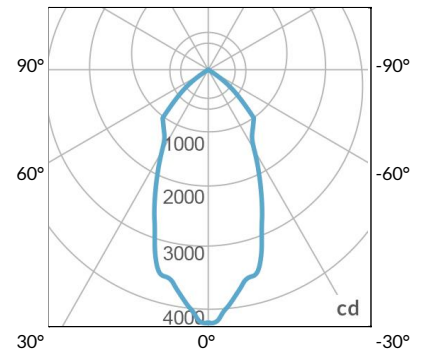

	Distance		3' (~0.9 m)	5' (~1.5 m)	10' (~3.0 m)
	@4000K	fc	465	237	47
		lux	4998	2548	500
	@6500K	fc	470	240	48
		lux	5059	2579	506
	Beam Diameter		Ø 2.3' (0.7m)	Ø 3.8' (1.2m)	Ø 7.6' (2.3m)

Beam Angle : 55°

**TB**

	Distance		3' (~0.9 m)	5' (~1.5 m)	10' (~3.0 m)
	@10000K	fc	276	100	27
		lux	2965	1067	286
	@20000K	fc	145	53	15
		lux	1560	562	154
	Beam Diameter		Ø 2.3' (0.7m)	Ø 3.8' (1.2m)	Ø 7.6' (2.3m)

Beam Angle : 55°