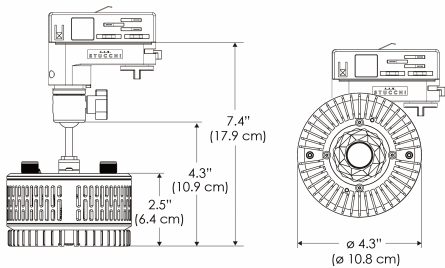

MECHANICAL FIGURES

W360B-TOX/TON