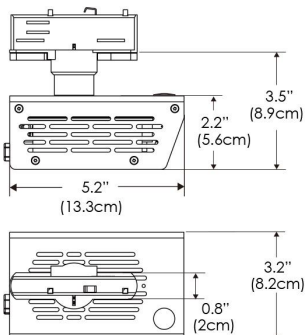

W360B-TEX

Legacy product