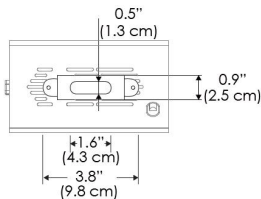

Mounting Bracket Dimensions ALL-CLP