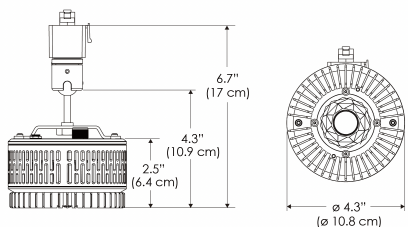

W360X-TG

Legacy product