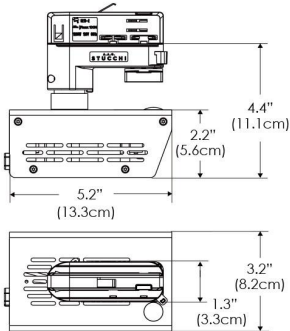

MECHANICAL FIGURES

W360B-TOX/TON

PS

PSX

W360B-CLP

Mounting Bracket Dimensions ALL-CLP

*All -CLP configuration models come with standard DC cables of 6 inches and AC cables of 10 ft.

W360B-TEX

Legacy product

W360X-TG

Legacy product