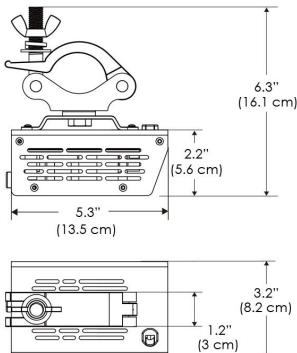

MECHANICAL FIGURES

W360B-TOX/TON

PS

PSX

W360B-CLP

Mounting Bracket Dimensions ALL-CLP

*All -CLP configuration models come with standard DC cables of 6 inches and AC cables of 10 ft.

W360B-TEX

Legacy product

W360X-TG

Legacy product