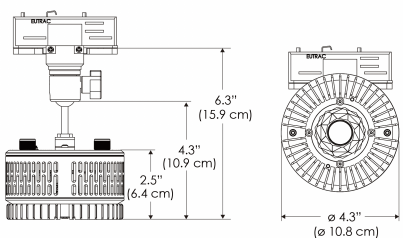

W360B-TEX

Legacy product