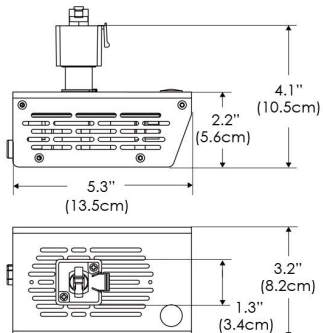

W360X-TG

Legacy product