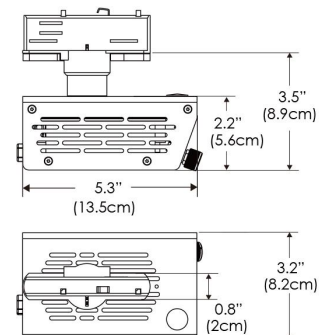

W360B-TEX

Legacy product