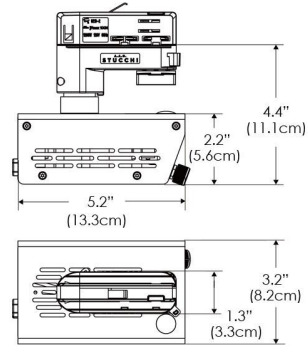

MECHANICAL FIGURES

W360B-TOX/TON

PS

PSX

W360B-CLP

Mounting Bracket Dimensions ALL-CLP

*All -CLP configuration models come with standard DC cables of 6 inches and AC cables of 10 ft.

W360B-TEX

Legacy product

W360X-TG

Legacy product