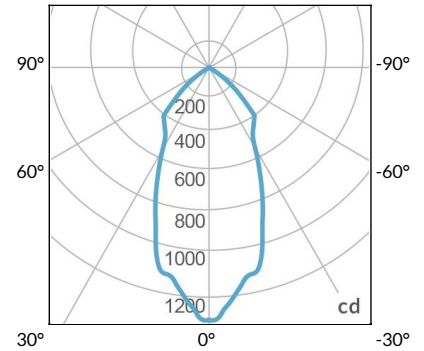

	Distance		3' (~0.9 m)	5' (~1.5 m)	10' (~3.0 m)
	@4000K	fc	465	237	47
		lux	4998	2548	500
	@6500K	fc	470	240	48
		lux	5059	2579	506
	Beam Diameter		Ø 2.3' (0.7m)	Ø 3.8' (1.2m)	Ø 7.6' (2.3m)

Beam Angle : 55°

**TB**

	Distance		3' (~0.9 m)	5' (~1.5 m)	10' (~3.0 m)
	@10000K	fc	276	100	27
		lux	2965	1067	286
	@20000K	fc	145	53	15
		lux	1560	562	154
	Beam Diameter		Ø 2.3' (0.7m)	Ø 3.8' (1.2m)	Ø 7.6' (2.3m)

Beam Angle : 55°